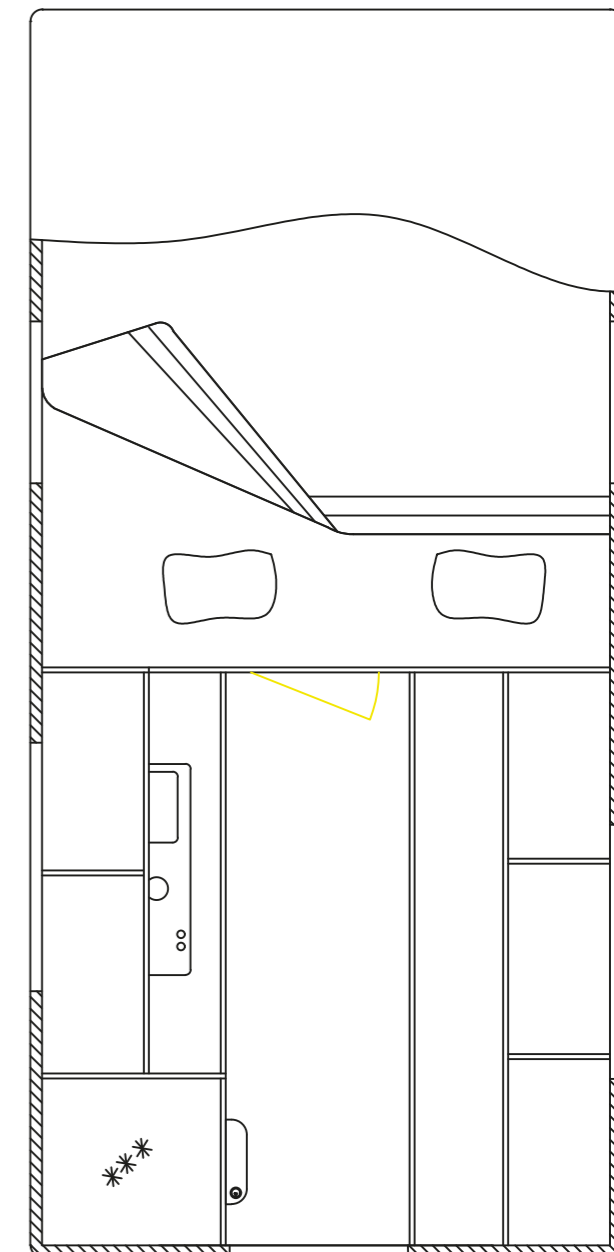

PICKUP CABIN DC200R

The Dutch Campers DC200R pickup cabin is our smallest available for normal sized pickup cars, the smallest does not directly mean less comfort.

The DC200R has at least the same comfort as the DC220 but fewer options are available due to its size.

Pickup unit DC200R is often chosen by people who want a basic cabin that is lightweight and very all-terrain suited.

Also, with this small model you can make your camper dreams alive by choosing your own interior decoration, options and colors.

Technical specifications:

Outside

Total length: 352cm

Total width: 177cm

Total height: 202cm

Inside

Total length: 345cm

Total width: 170cm