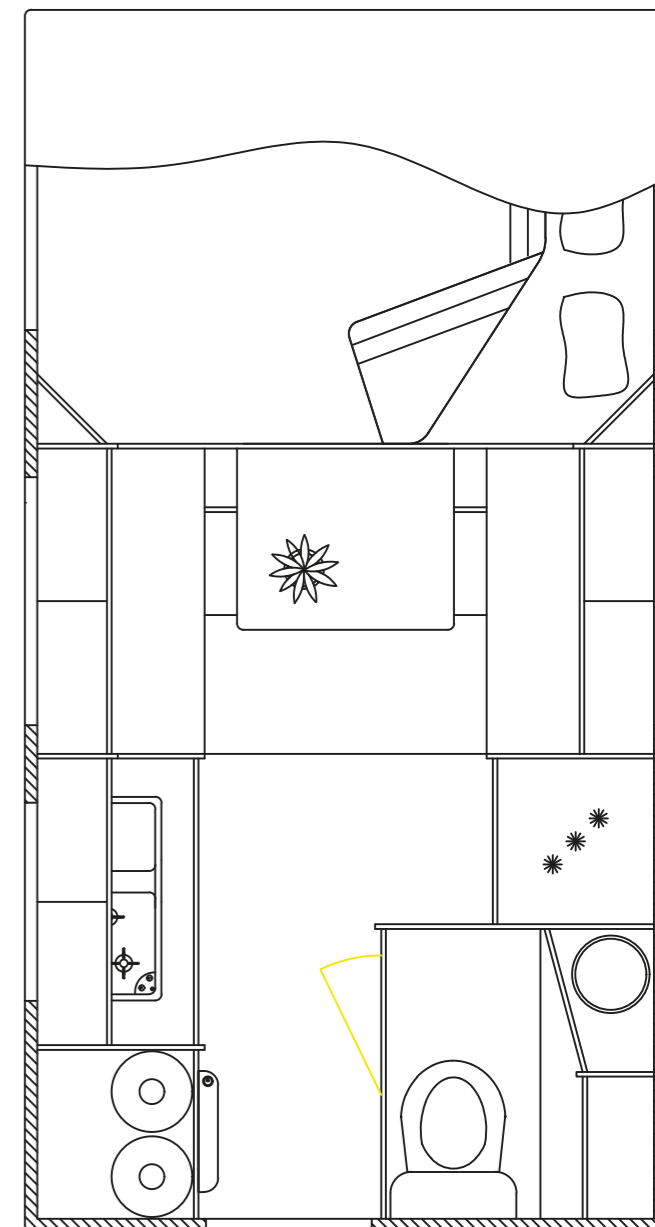

PICKUP CABIN DC250R

The DC250S is the bigger brother of the DC220R (similar layout) will have more seating space, storage space and a larger kitchen the DC250R guarantees excellent insulation, even during the winter months.

The larger kitchen, toilet room and sitting area gives you a very spacious feeling and offers plenty of room for all the necessities.

Technical specifications:

Outside

Total length: 402cm

Total width: 207cm

Total height: 202cm

Inside

Total length: 395cm

Total width: 200cm

Total height: 195cm

Bed size: 145x200cm

Total complete weight: 740kgs

Scan for more information