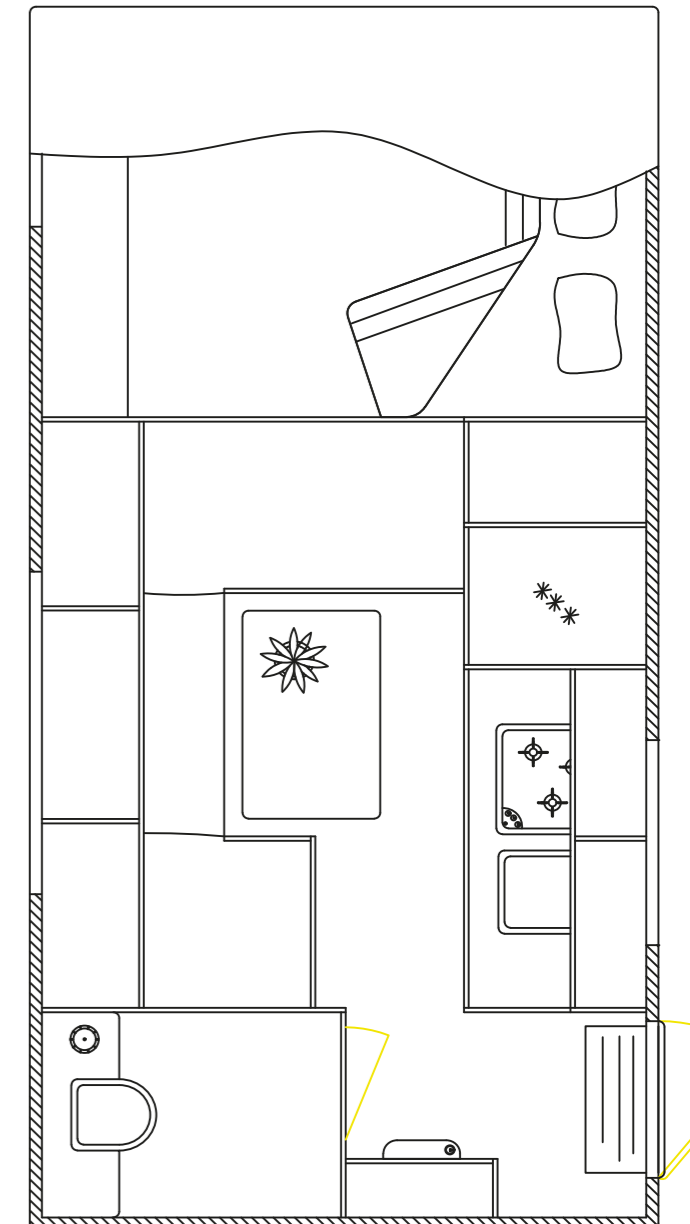

PICKUP CABIN DC270S

Interested in the most comfortable pickup camper possible? Then the DC270 is your best choice, there are almost no limits regarding to the floor plan, options and equipment.

Even with this large demountable camper light off-roading is still possible, were normal styled campers get stuck, you can travel further!

In this demountable you can expect an large toilet/shower area, a big kitchen, a large comfortable bed, seating area and lots of storage spaces!

We advise our customers to fit at least semi air suspension for more stability and comfort.

Technical specifications:

Outside

Total length: 422cm

Total width: 207cm

Total height: 202cm

Inside

Total length: 415cm

Total width: 200cm

Total height: 195cm

Bed maat: 145x200

Total complete weight: 810kgs

Scan for more information

Also visit our Facebook:
[facebook.com/dutchcampers](https://www.facebook.com/dutchcampers)